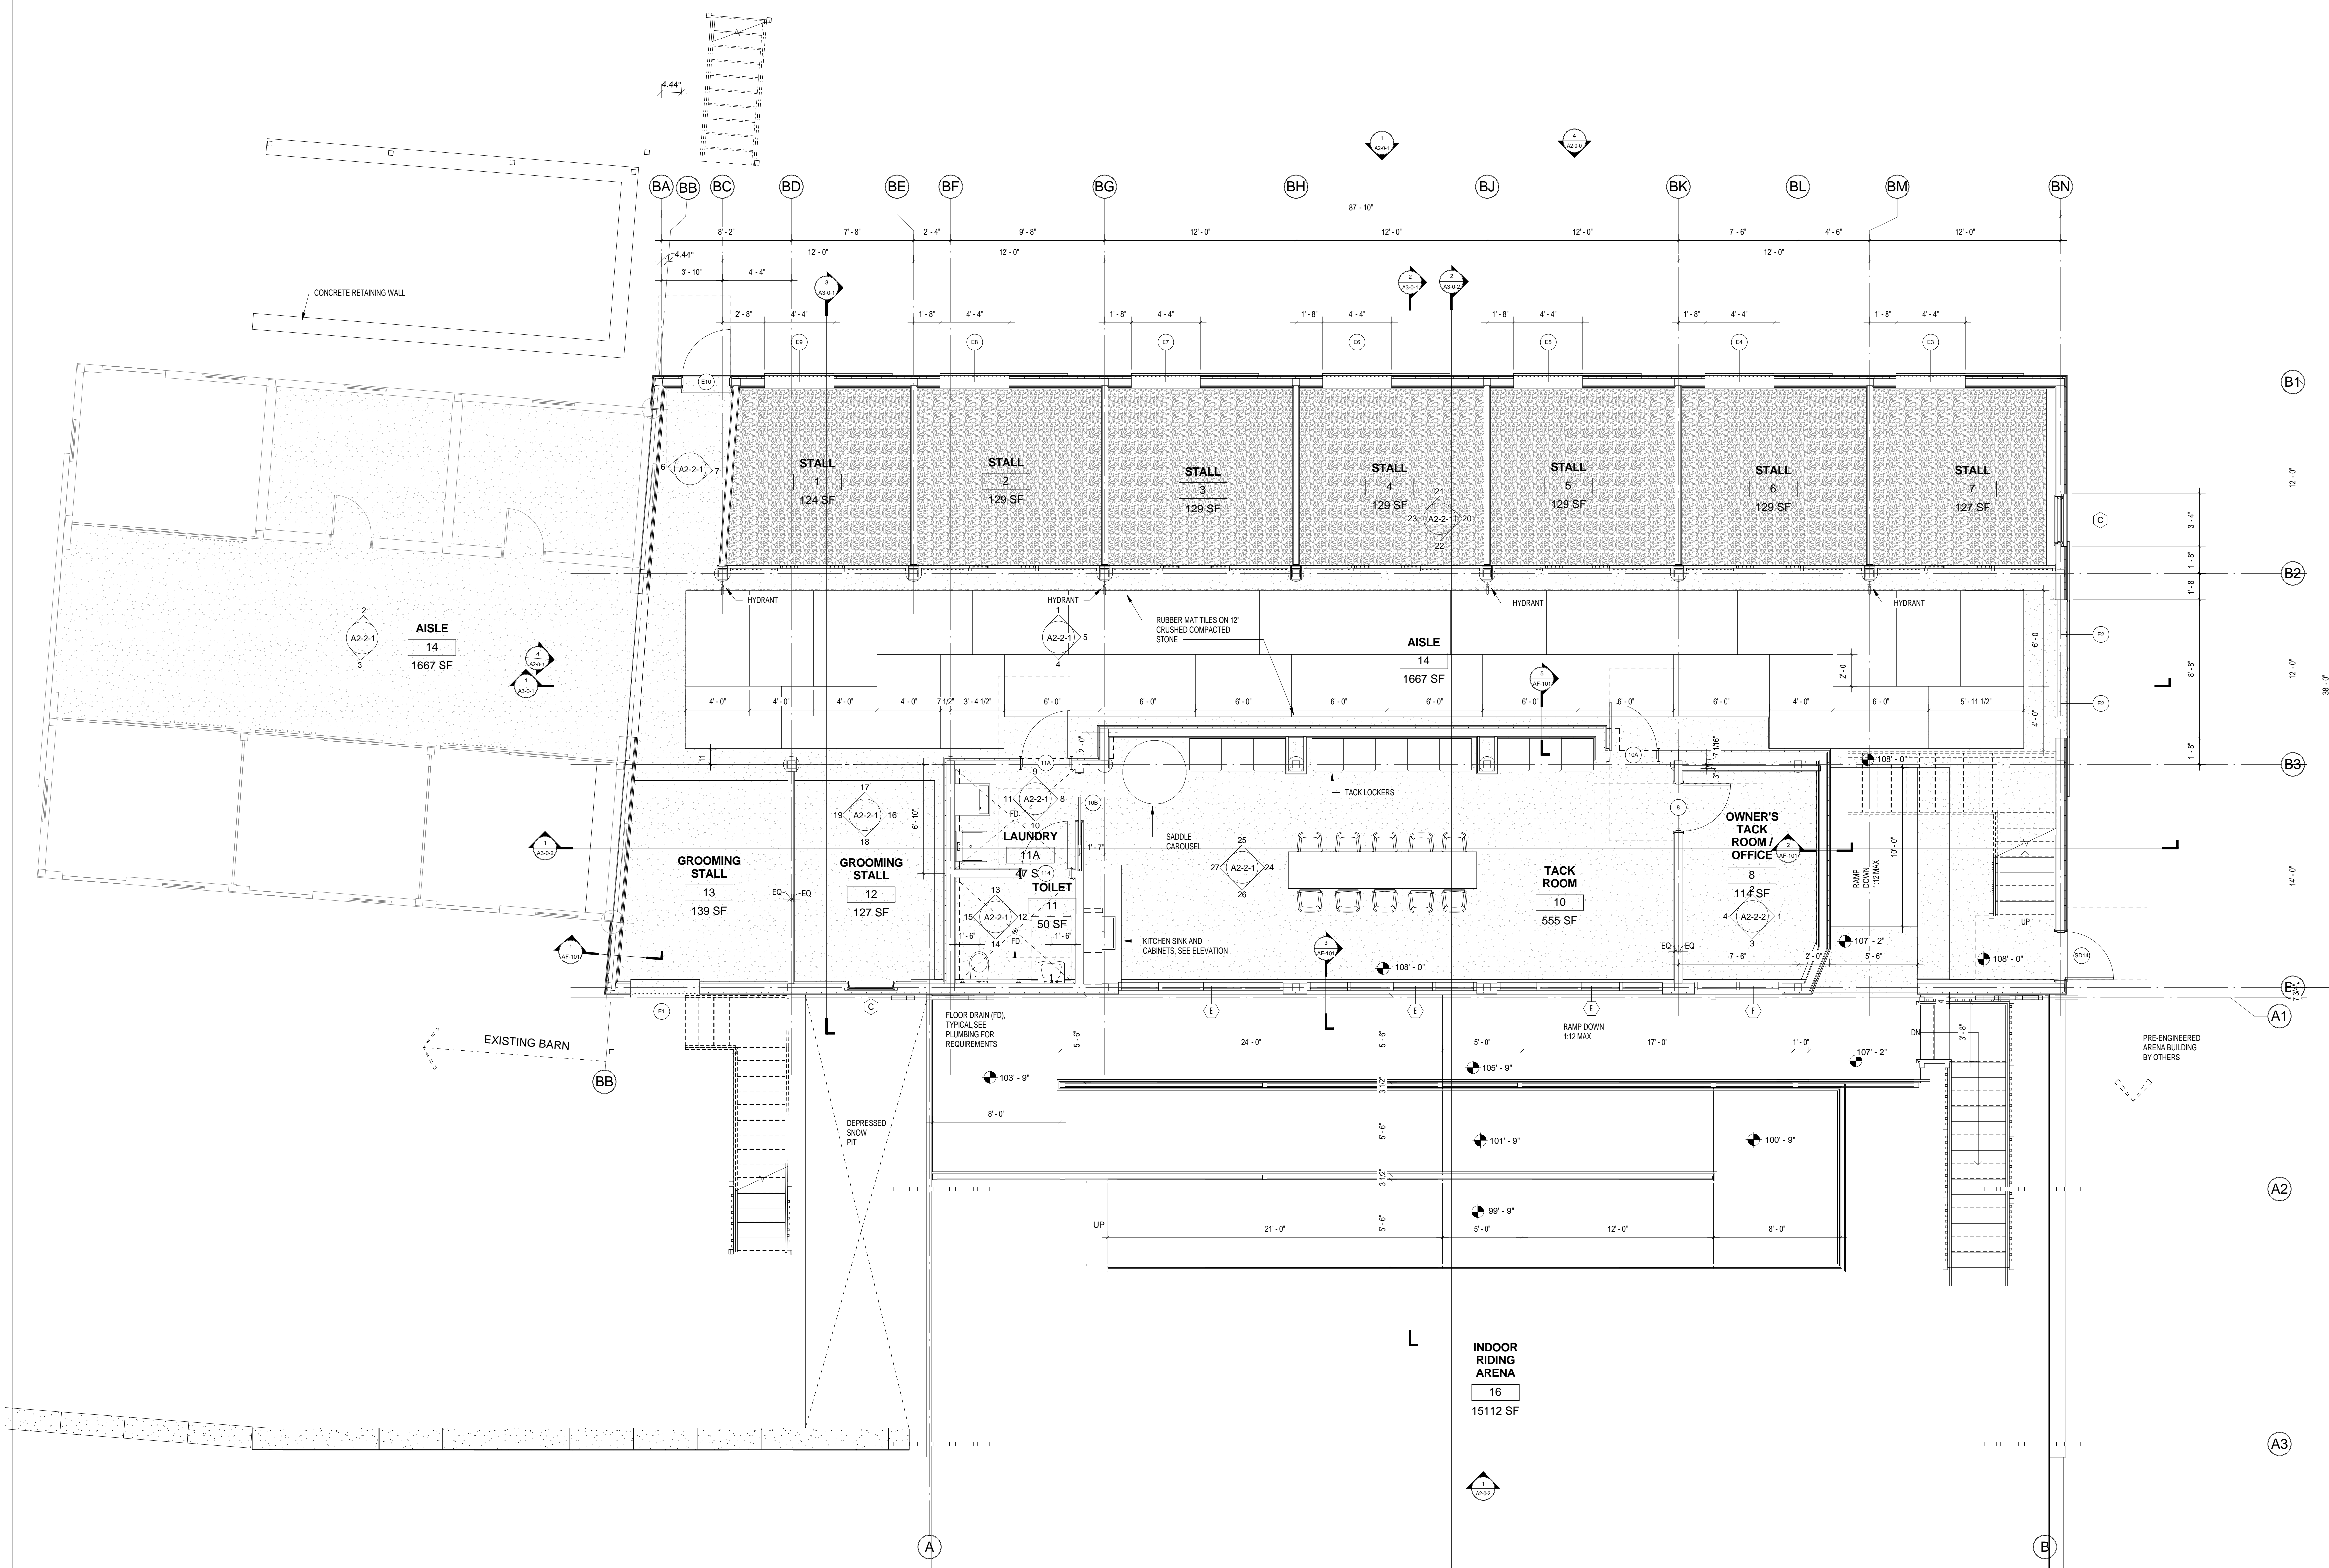

WILDSTAR FARM EQUESTRIAN FACILITY

SHERBORN MASSACHUSETTS

EARLY FOUNDATION PACKAGE

KEYPLAN

PROJECT NORTH

BARN LEVEL 1 - ENLARGED PLAN

Scale: 1/4" = 1'-0"

Job No.: 17001.00

Drawn By: JTG

Date: 7/10/2017 7:47:44 PM

A1-0-2

© COPYRIGHT 2017 JAMES T. GUARINO CONSULTING